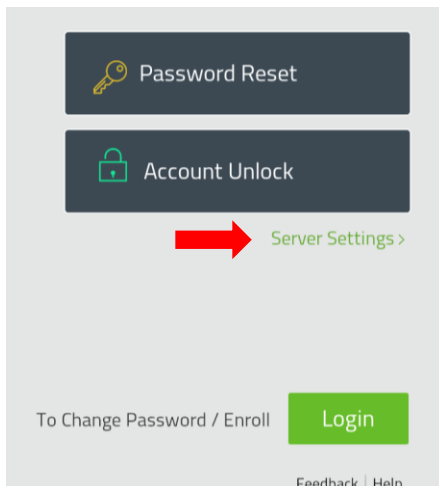

ADSSP App Configurations

Step 1: Download the App from the app store (Google Play, iTunes or etc.)

Search AD Self Service Plus or ADSSP made by Manage engine

Step 2: Once you download the App open it up on your device

Step 3: Click on Server Setting

Step 4: Enter the below information and select Done

Server Settings Done

Enable https ON

onevisionssp.radio-one.com

9251

https://onevisionssp.radio-one.com:9251

Step 5: Now you can login to change your password or enroll, or reset your password or unlock your account from the home screen