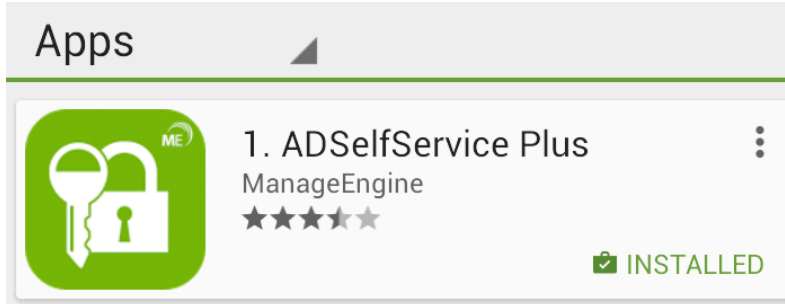

ADSSP App Configurations

Step 1: Download the App from the app store (Google Play, iTunes or etc.)

Search AD Self Service Plus or ADSSP made by Manage engine

Step 2: Once you download the App open it up on your device

Step 3: Click on Server Setting

Step 4: Enter the below information and select Done

Server Settings Done

Enable https ON

onevisionssp.radio-one.com

9251

https://onevisionssp.radio-one.com:9251

Step 5: Now you can login to change your password or enroll, or reset your password or unlock your account from the home screen